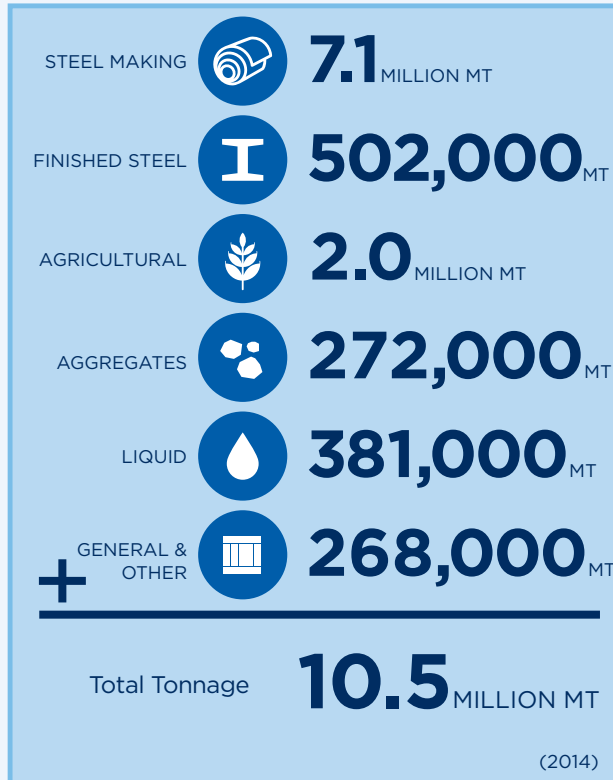

CARGO

157 overseas vessels

2 Million MT overseas cargo.
Highest overseas volume in a decade

Project Cargo

619 VESSEL CALLS

4,300 RAIL CARS

↑ **RAIL 30%**

28%

of all Cnd Great Lakes-St. Lawrence Seaway cargo moves through Hamilton (5 yr. average)