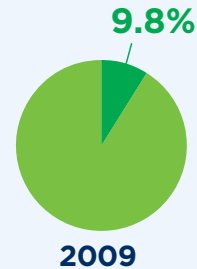

↑ **RAIL 30%**

28%

of all Cnd Great Lakes-St. Lawrence Seaway cargo moves through Hamilton (5 yr. average)

Agri-hub

Growing Agricultural Tonnage

■ Agricultural tonnage as a % of total port tonnage

2013-2014 **Grain** ↑ **13%**