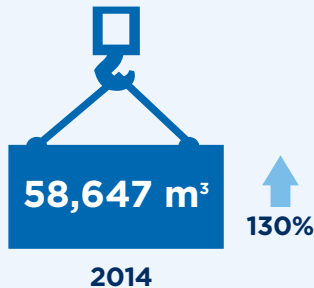

Two Class-1 railways

8,400 m Seaway-draft dock walls

CARGO

157 overseas vessels

2 Million MT overseas cargo.
Highest overseas volume in a decade

Project Cargo

619 VESSEL CALLS

4,300 RAIL CARS

↑ **RAIL 30%**

28%

of all Cnd Great Lakes-St. Lawrence Seaway cargo moves through Hamilton (5 yr. average)

Agri-hub

Growing Agricultural Tonnage

■ Agricultural tonnage as a % of total port tonnage

2013-2014 **Grain** ↑ **13%**