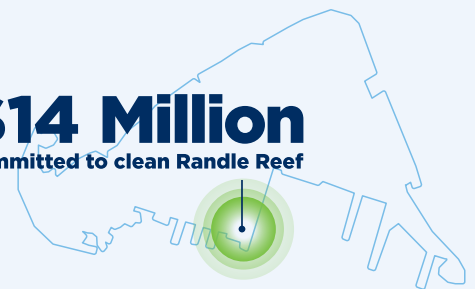

ENVIRONMENT

**TEAM UP TO
CLEAN UP**

2014

- **42** volunteers
- **78** bags of garbage
- **16** bags of recycling

$14 Million
committed to clean Randle Reef