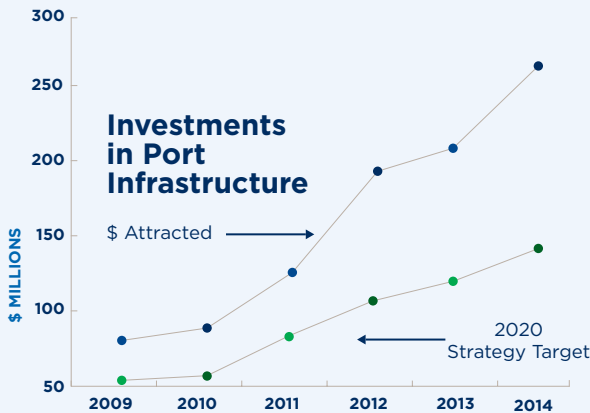

ECONOMY

500,000

sq. ft. of warehouse/manufacturing space added in 2014

#1

Largest Port in Ontario

\$300 million investment since 2009

130 tenant businesses

620 acres of property

1600 jobs on Port property

\$5 million in municipal tax contributions

Economic activity generated by the Great Lakes-St. Lawrence Seaway

34% of Canadian Seaway jobs are connected to the Port of Hamilton

37% of Canadian Seaway business revenue is generated through the Port of Hamilton