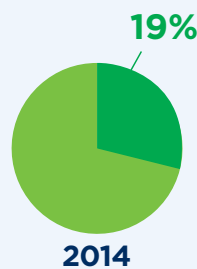

↑ **RAIL 30%**

28%

of all Cnd Great Lakes-St. Lawrence Seaway cargo moves through Hamilton (5 yr. average)

Agri-hub

Growing Agricultural Tonnage

■ Agricultural tonnage as a % of total port tonnage

2013-2014 **Grain** ↑ **13%**