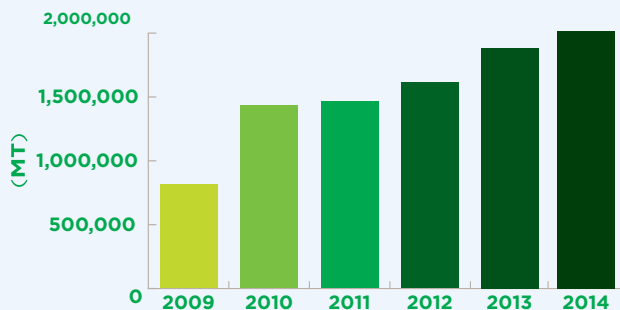

↑ **RAIL 30%**

28%

of all Cnd Great Lakes-St. Lawrence Seaway cargo moves through Hamilton (5 yr. average)

Agri-hub

Growing Agricultural Tonnage

■ Agricultural tonnage as a % of total port tonnage

2013-2014 **Grain** ↑ **13%**